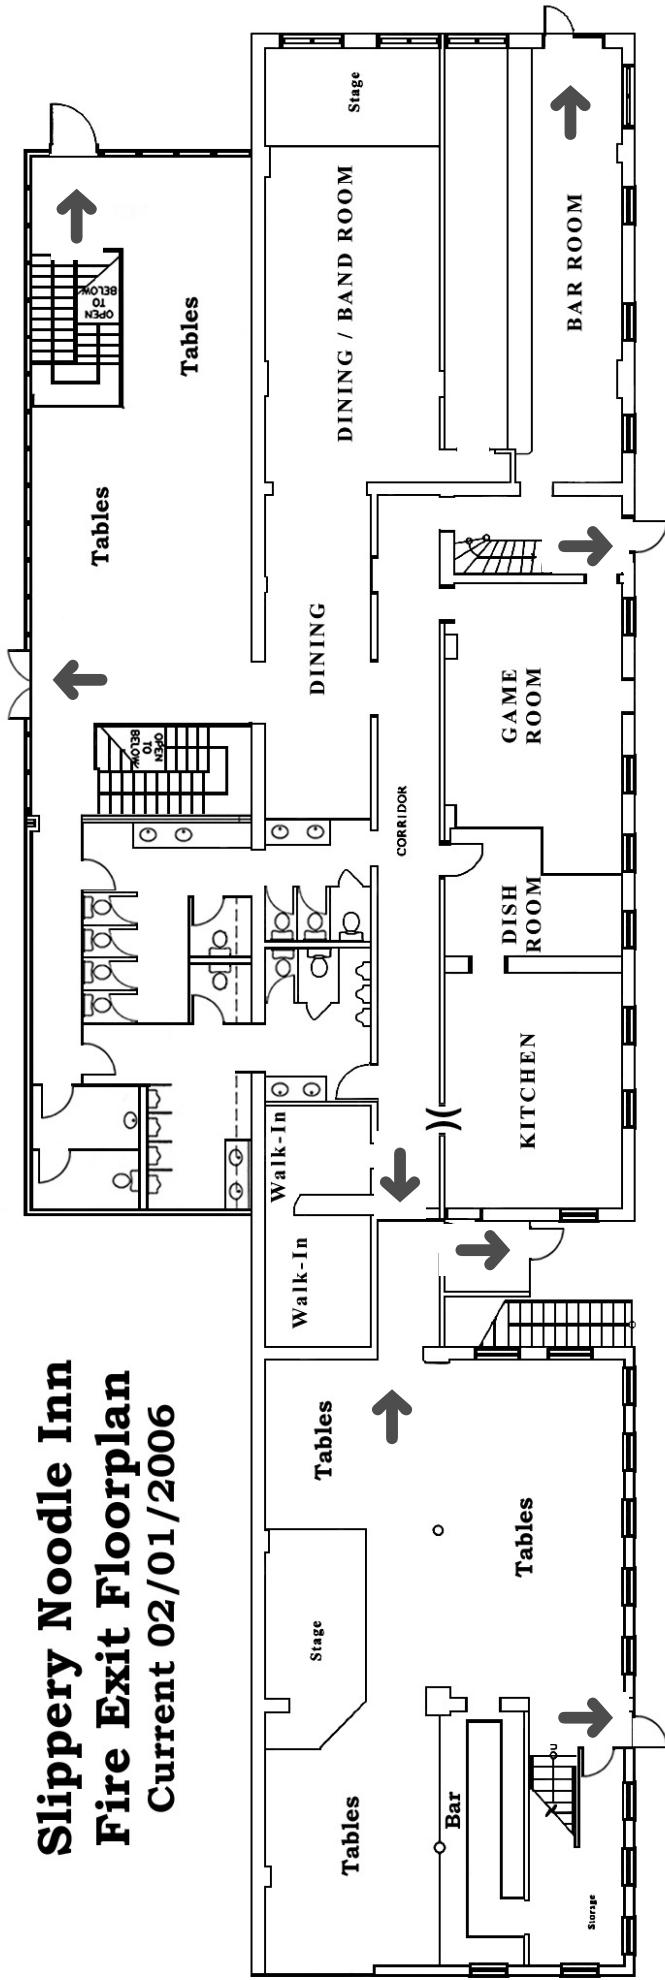

# Slippery Noodle Inn Fire Exit Floorplan Current 02/01/2006

First Floor Plan

SECOND FLOOR PLAN

ATRIUM BASEMENT

↙ Exit In Direction Of Arrow