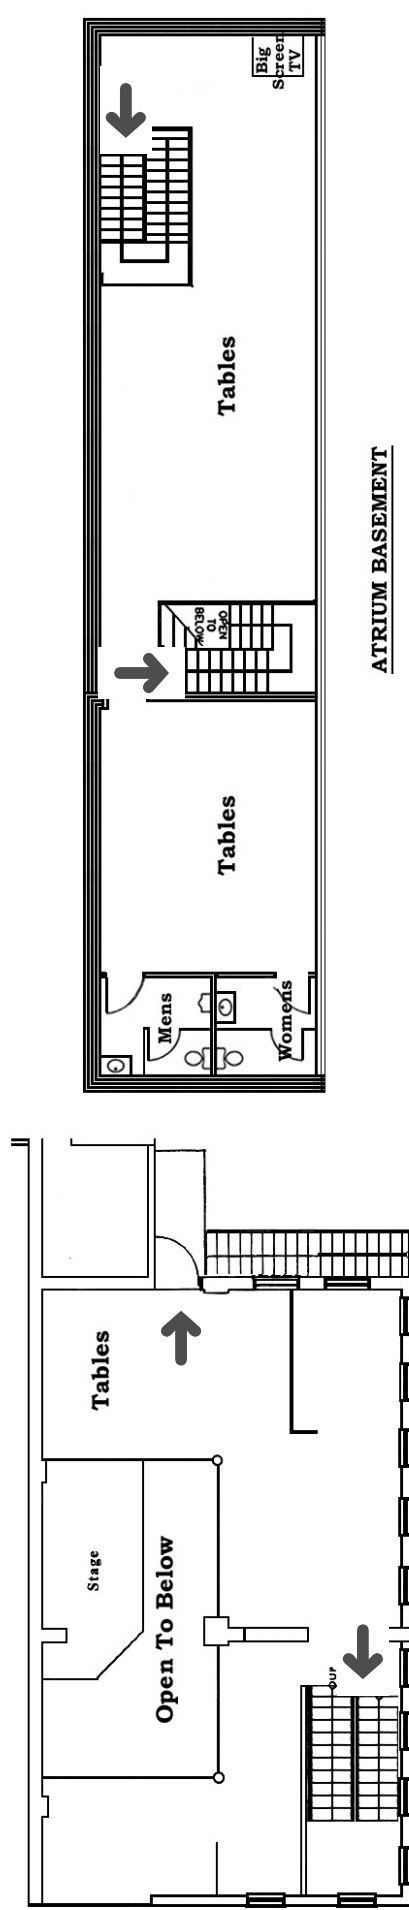

# Slippery Noodle Inn Fire Exit Floorplan Current 02/01/2006

First Floor Plan

SECOND FLOOR PLAN

ATRIUM BASEMENT

↙ Exit In Direction Of Arrow